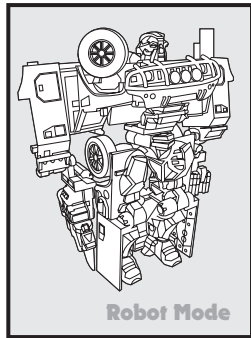

CHANGING TO ROBOT

TRANSFORMERS5.COM

Some poses may require hand support.

© 2007 DreamWorks LLC and Paramount Pictures Corporation
® and/or TM® & © 2007 Hasbro. All rights reserved.
TM & ® denote U.S. trademarks.
Manufactured under license from Tomy Company, Ltd.

P/N 6759910000

DREAMWORKS
PICTURES

Hummer H2 and all related
Emblems and vehicle body
designs are General Motors
Trademarks used under
license to Hasbro, Inc.

Not suitable for children
under 3 years because of
small parts – choking hazard.