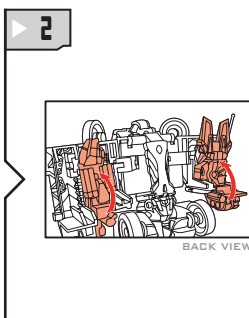

## Rescue Torch RATCHET™

TRANSFORMERS.COM

NOTE: Some parts are made to detach if excessive force is applied and are designed to be reattached if separation occurs. Adult supervision may be necessary for younger children.

### CHANGING TO VEHICLE

Twist and release  
torso for  
robot punch!

1. INSERT MISSILE.
2. PUSH BUTTON TO FIRE.