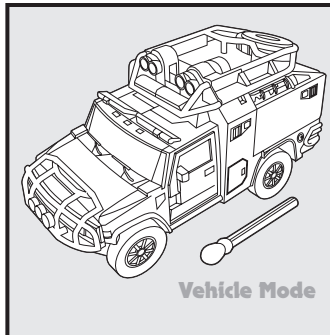

## Rescue Torch RATCHET™

TRANSFORMERS.COM

NOTE: Some parts are made to detach if excessive force is applied and are designed to be reattached if separation occurs. Adult supervision may be necessary for younger children.

### CHANGING TO VEHICLE

Twist and release  
torso for  
robot punch!

1. INSERT MISSILE.
2. PUSH BUTTON TO FIRE.