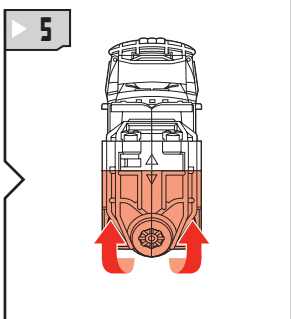

## Rescue Torch RATCHET™

TRANSFORMERS.COM

NOTE: Some parts are made to detach if excessive force is applied and are designed to be reattached if separation occurs. Adult supervision may be necessary for younger children.

### CHANGING TO VEHICLE

Twist and release  
torso for  
robot punch!

1. INSERT MISSILE.
2. PUSH BUTTON TO FIRE.